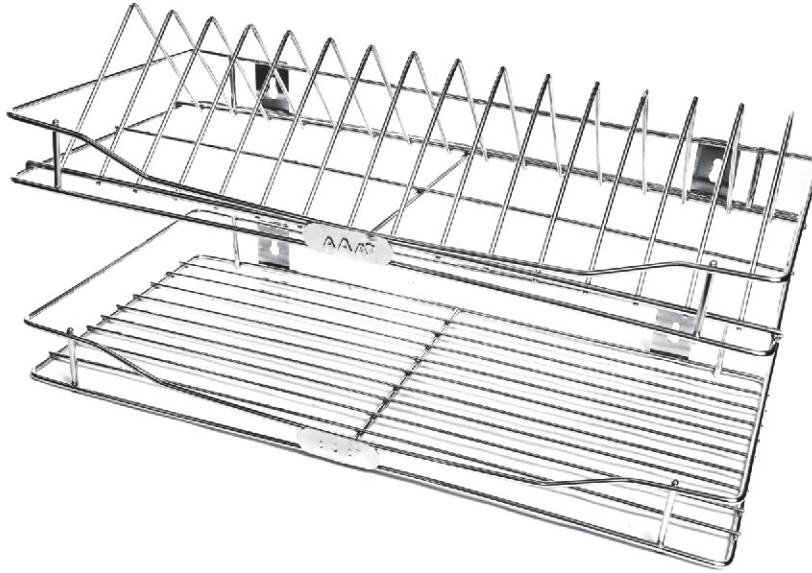

Available Size & Price

6x20x21	2360/-
8x20x21	3520/-

SS WIRE BASKET

Grain Trolley

Available Size & Price

	12"
15x18	1970/-
15x20	2010/-
17x20	2185/-
19x20	2360/-
21x20	2535/-
24x20	2850/-

Mechanism

Available Size

4x20	12x20
5x20	15x18
6x20	15x20
7x20	17x18
8x20	17x20
9x20	19x20
10x20	21x20
11x20	24x20

WIRE Accessories

DETERGENT
HOLDER
M.R.P. : 1260/-

CHAKLA-BELAN
STAND

CYLINDER
TROLLEY

CROUSEL

M.R.P. 18"-3500/- 21"-4500/- 24"- 5500/-
27"-7500/- 30"-8500/-

BIN HOLDER
M.R.P. 580/-

USE ME
M.R.P. 1500/-

GTPT
Glass Tray
Plate Tray

Available Size & Price

18x10	1860
21x10	2100
24x10	2380
27x10	2600
30x10	3000

QUADRO
For Pipe Basket

QUADRO
For Wire Basket

Multipurpose Basket

Available Size & Price

	4"	6"	8"
15x20	2520/-	3150/-	3650/-
17x20	2750/-	3330/-	4050/-
19x20	2870/-	3550/-	4250/-
21x20	3100/-	3850/-	4450/-
24x20	3330/-	3950/-	4700/-

A stainless steel pipe basket is one of the most used categories of modular kitchens for organising utensils, spices boxes and other things. A pipe basket consists of a frame, made of pure stainless steel pipes, assembled in a basket-like structure. SS prevents corrosion and rust and increases its durability and strength. They can withstand the rigours of everyday use and are easy to clean, maintaining their appearance over time. This basket allows proper ventilation which is important for things like fruits and vegetables to stay fresh longer and prevents moisture.