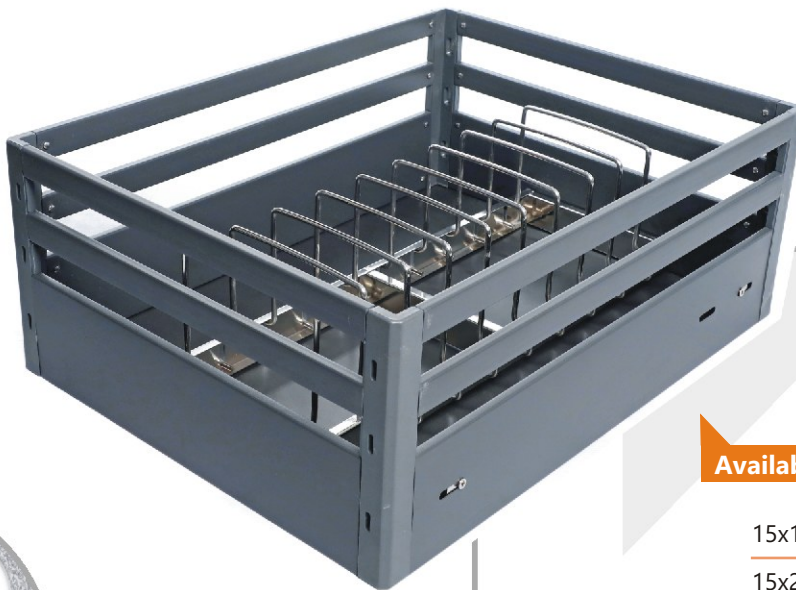

SS INNOTECH BASKET

TOTAL KITCHEN SOLUTION

Plate Basket

Available Size & Price

6"	
15x18x6	Rs. 4400/-
15x20x6	Rs. 4800/-
17x20x6	Rs. 5000/
19x20x6	Rs. 5200/-
21x20x6	Rs. 5500/-
24x20x6	Rs. 5900/

Thali Basket

Available Size & Price

8"	
15x18	5000/-
15x20	5400/-
17x20	5600/-
19x20	5800/-
21x20	6000/-
24x20	6700/-

Stainless Steel Glass Pantry Unit

- Single pullout unit with 6 baskets on the door and 6 baskets inside.
- 50 kg carrying capacity.
- Heavy Duty runners. BY FABER
- Soft Closing Mechanism.
- Anti Scratch Stainless base.