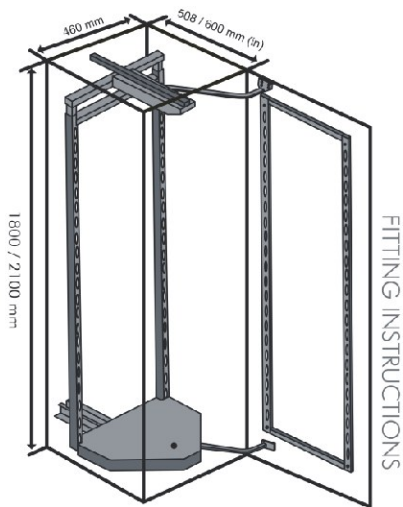

Wire Pantry Unit

- Single pullout unit with 6 baskets on the door and 6 baskets inside.
- 50 kg carrying capacity.
- Heavy Duty runners