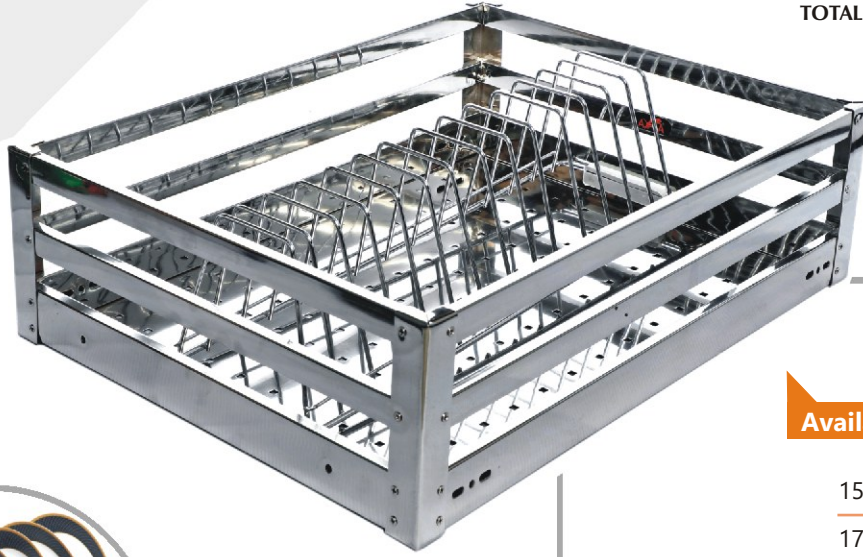

Plate Basket

SS PIPE BASKET

TOTAL KITCHEN SOLUTION

Available Size & Price

	6"
15x20	3900/-
17x20	4130/-
19x20	4360/-
21x20	4600/-
24x20	5050/-