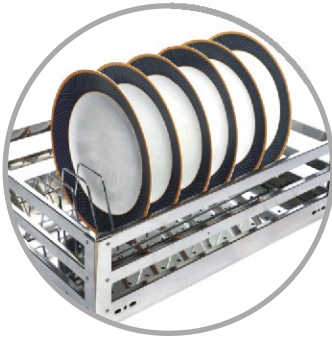

Available Size & Price

	6"
15x20	3900/-
17x20	4130/-
19x20	4360/-
21x20	4600/-
24x20	5050/-