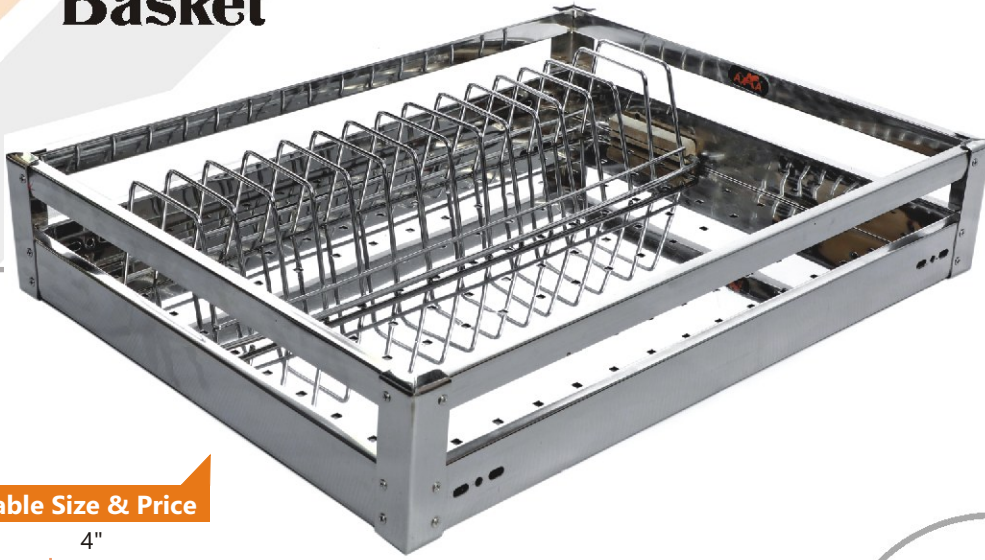

Cup & Saucer Basket

Available Size & Price

	4"
15x20	3330/-
17x20	3440/-
19x20	3750/-
21x20	4000/-
24x20	4350/-