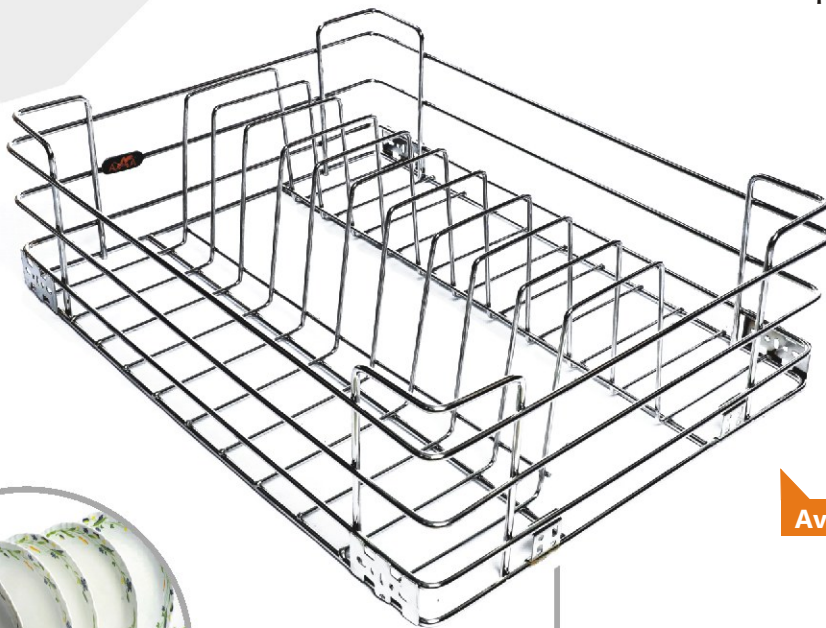

Plate Basket

SS WIRE BASKET

Available Size & Price

6"	
15x18	1850/-
15x20	1960/-
17x20	2060/-
19x20	2160/-
21x20	2260/-
24x20	2550/-